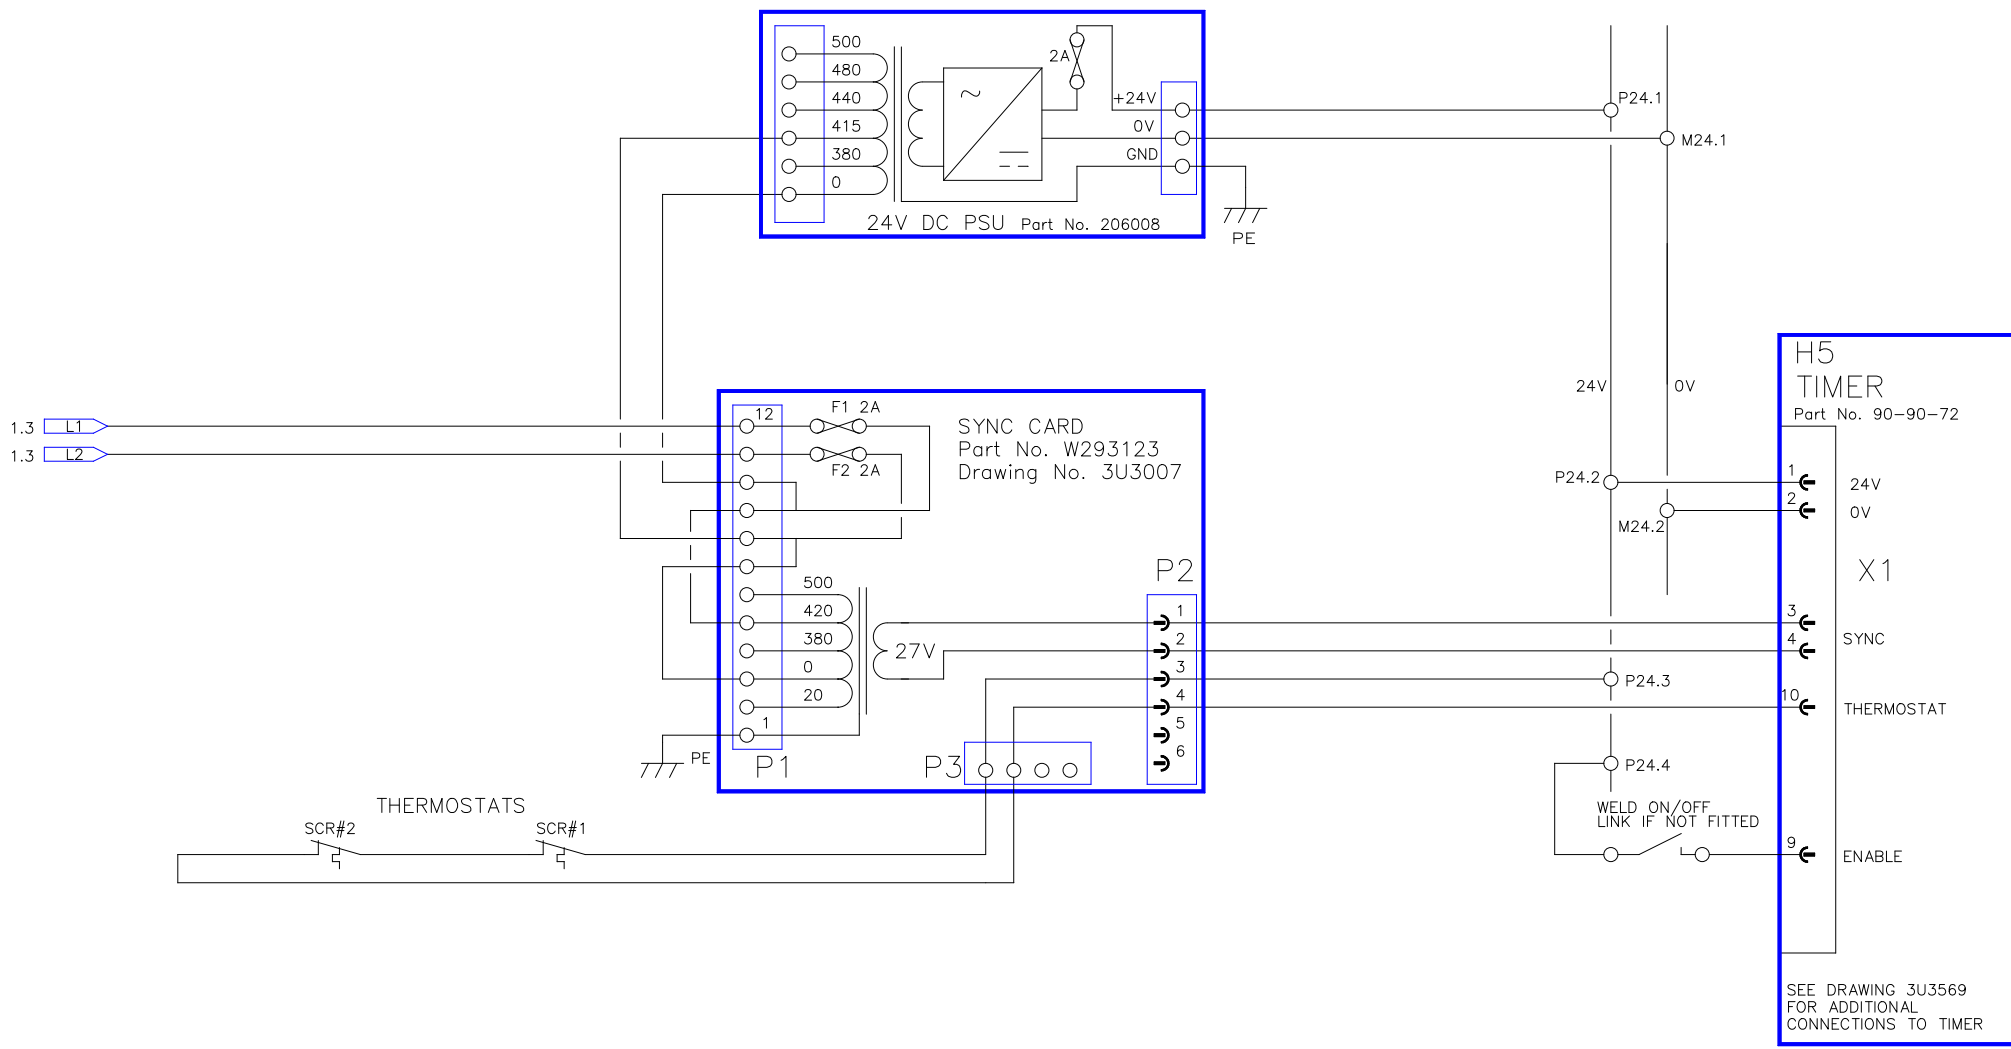

SEE DRAWING 3U3569
FOR ADDITIONAL
CONNECTIONS TO TIMER

DATE:	7-8-17	BF ENTRON LTD	TITLE:	H5 OEM WIRING 2 SCRs	DRAWING No:	3U3671
DRAWN:	K.C.		ISSUE No:	2	SHEET No:	1 of 2
CHECKED:						

DATE:	7-8-17	BF ENTRON LTD	TITLE: H5 OEM WIRING 2 SCRs	DRAWING No: 3U3671	
DRAWN:	K.C.			ISSUE No: 2	SHEET No: 2 of 2
CHECKED:					